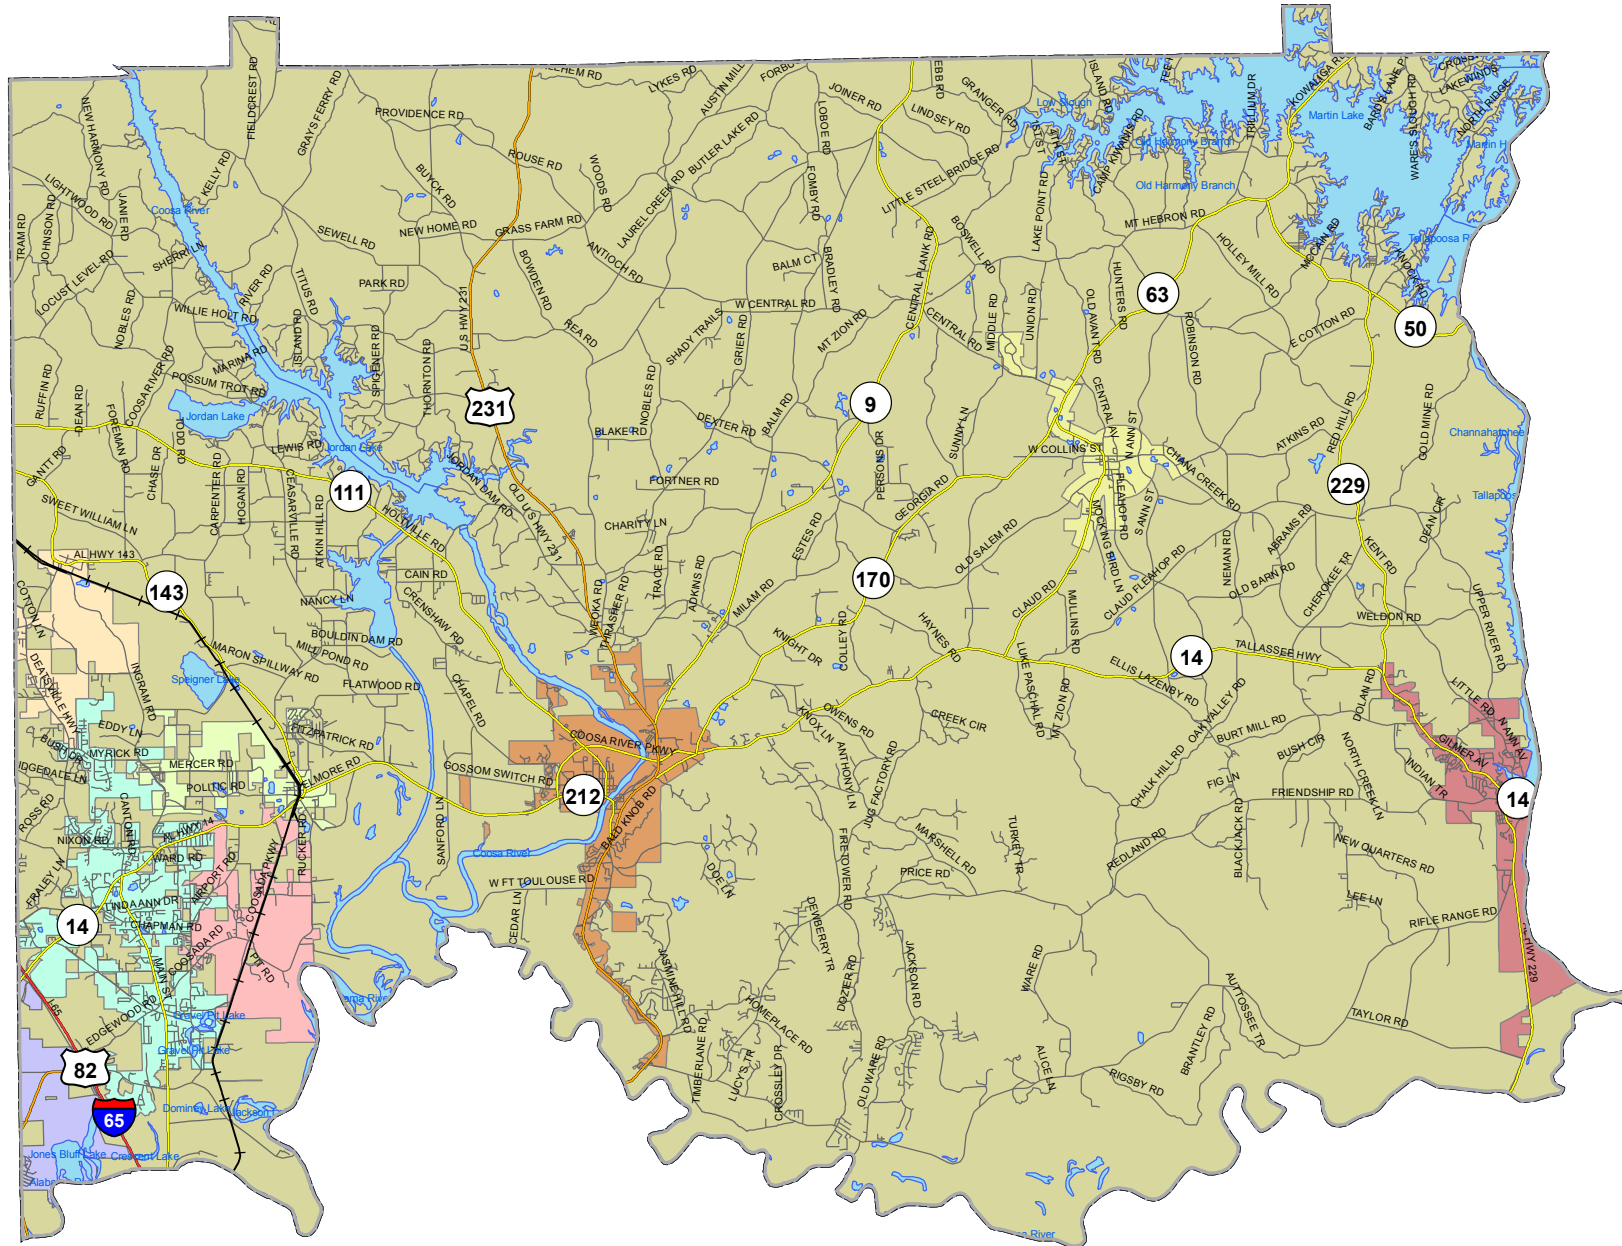

Base Map Elmore County, Alabama

- ### Legend
- City of Millbrook
 - City of Prattville
 - City of Tallassee
 - City of Wetumpka
 - Town of Coosada
 - Town of Deatsville
 - Town of Eclectic
 - Town of Elmore