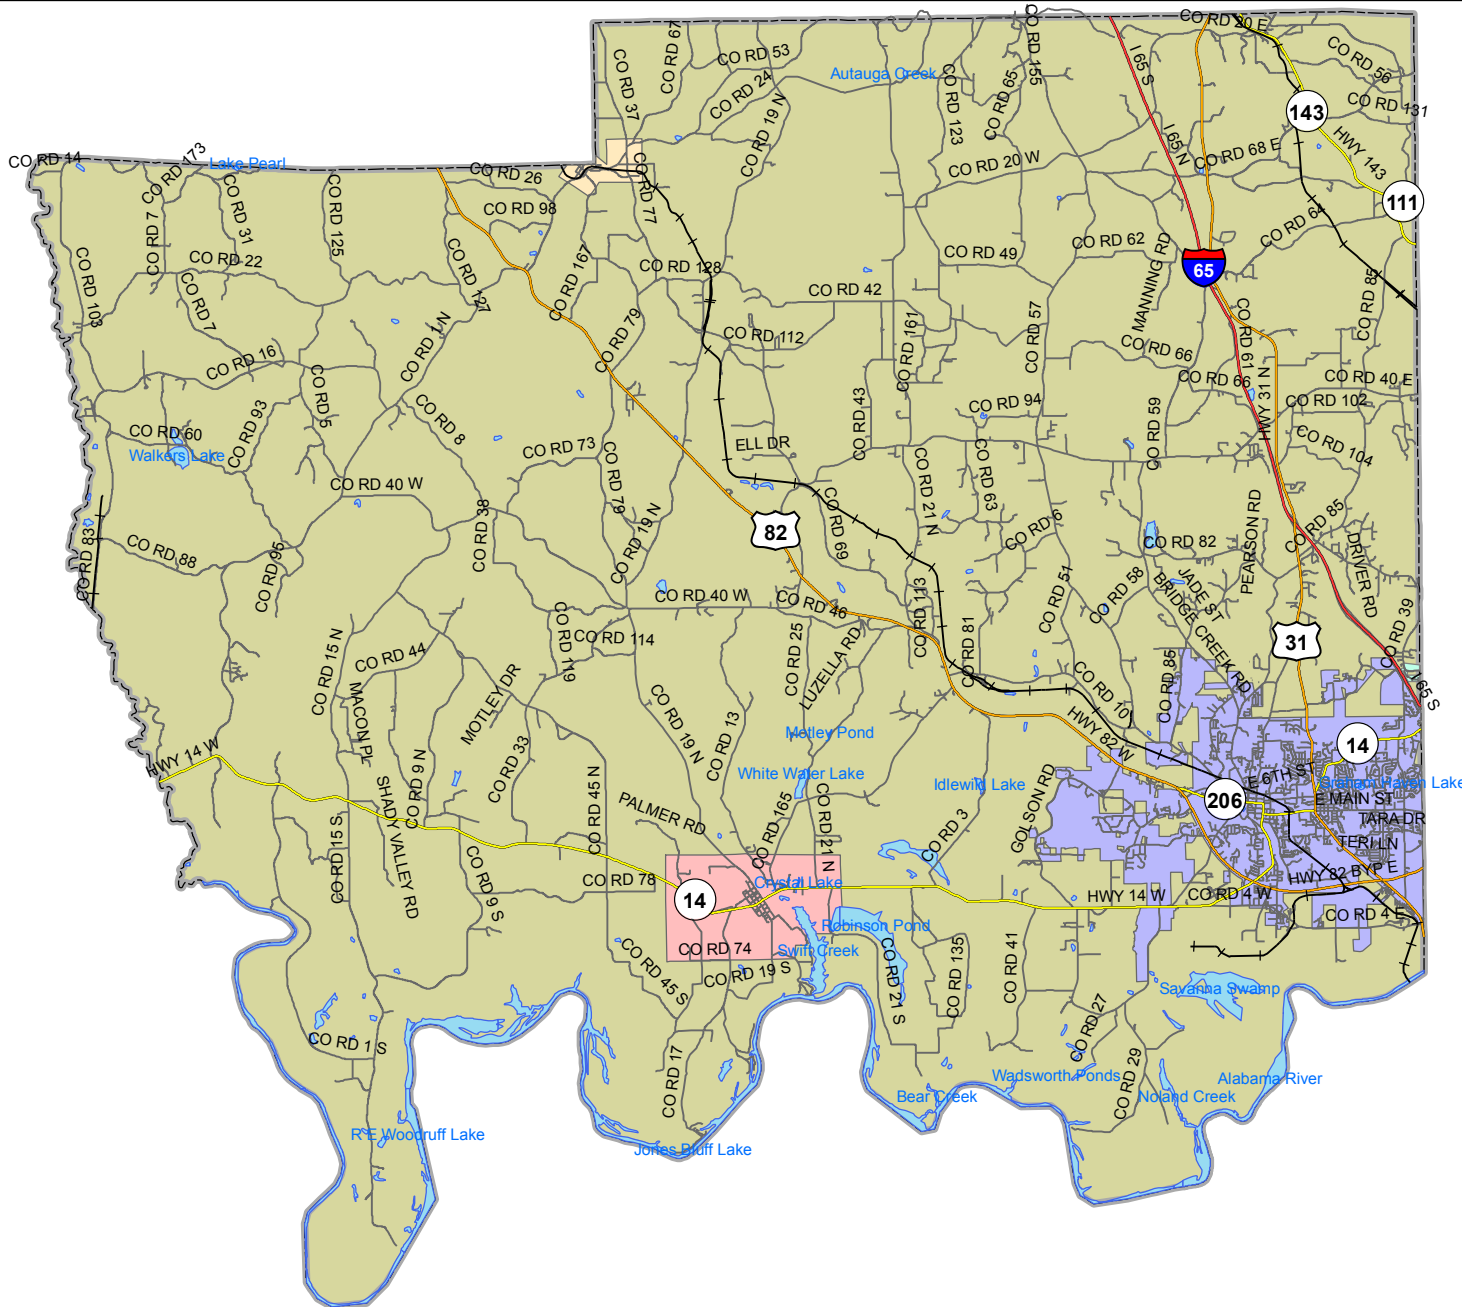

# Base Map Autauga County, Alabama

## Legend

- City of Prattville
- City of Millbrook
- Town of Autaugaville
- Town of Billingsley

APRIL 2010